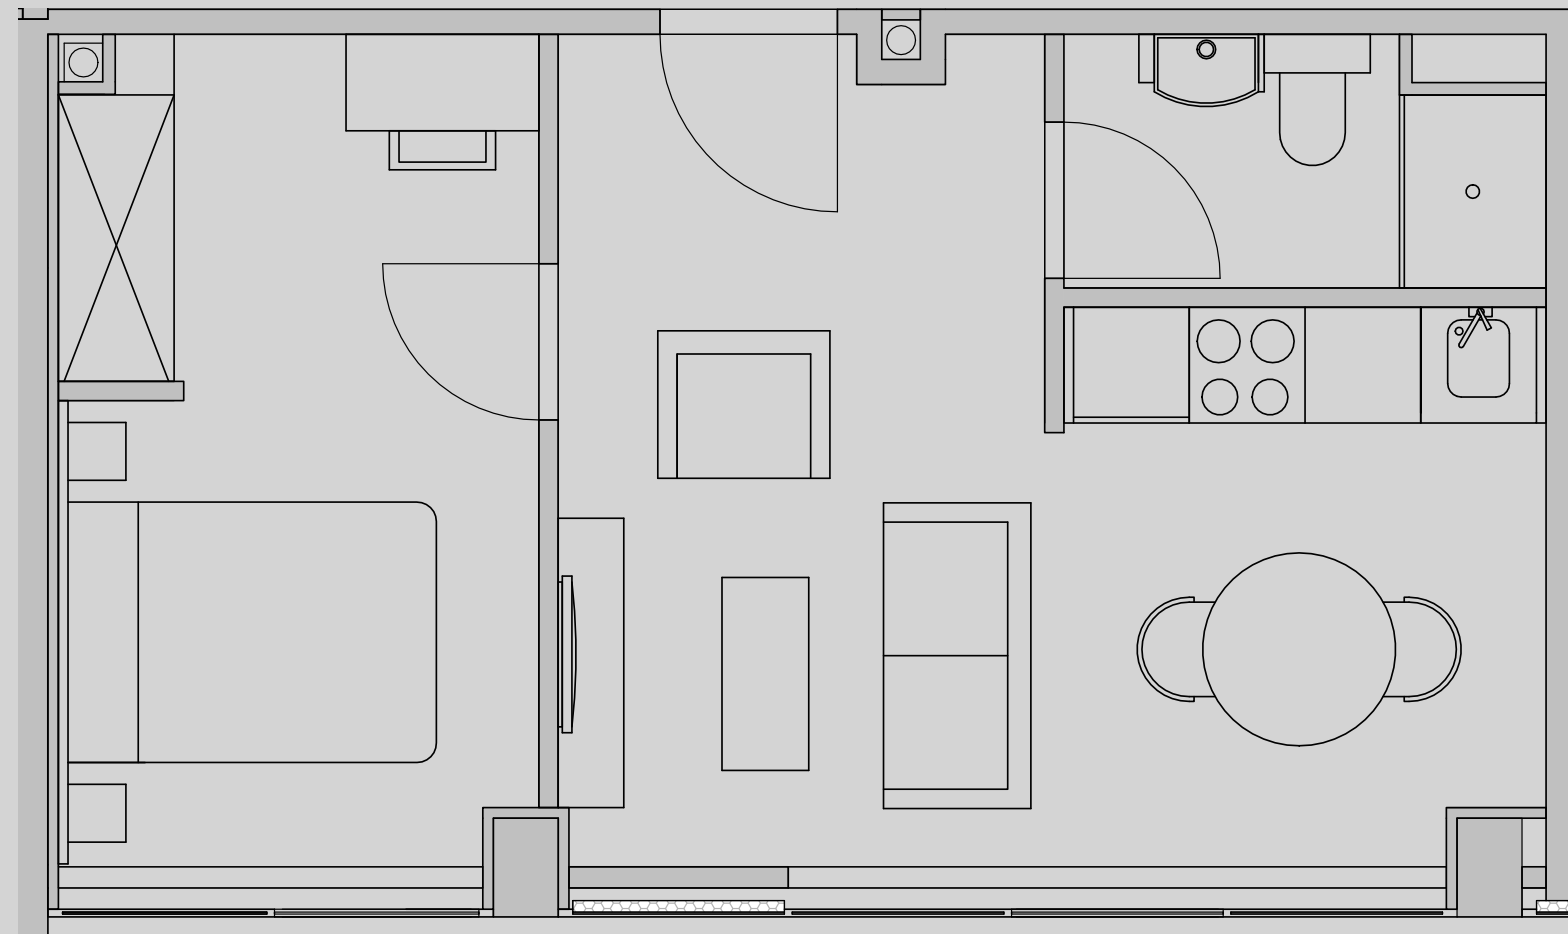

# Westpoint

---

## Apartment 1309

Apartment Type: 1 Bed Large  
Size (m<sup>2</sup>): 32

**\*\*Disclaimer** Our property images and details are for reference purposes only. The images (including computer generated images) and details of the properties (and any communal or otherwise available areas) are illustrative, are not guaranteed to be accurate and should be used for guidance purposes only. Individual properties may therefore differ. All images, photographs and dimensions are not intended to be relied upon for, nor to form part of, any contract unless specifically incorporated in writing into the contract. Although we have made every effort to display and detail the properties carefully and in a way which is not misleading to you, we cannot guarantee their accuracy.\*\*