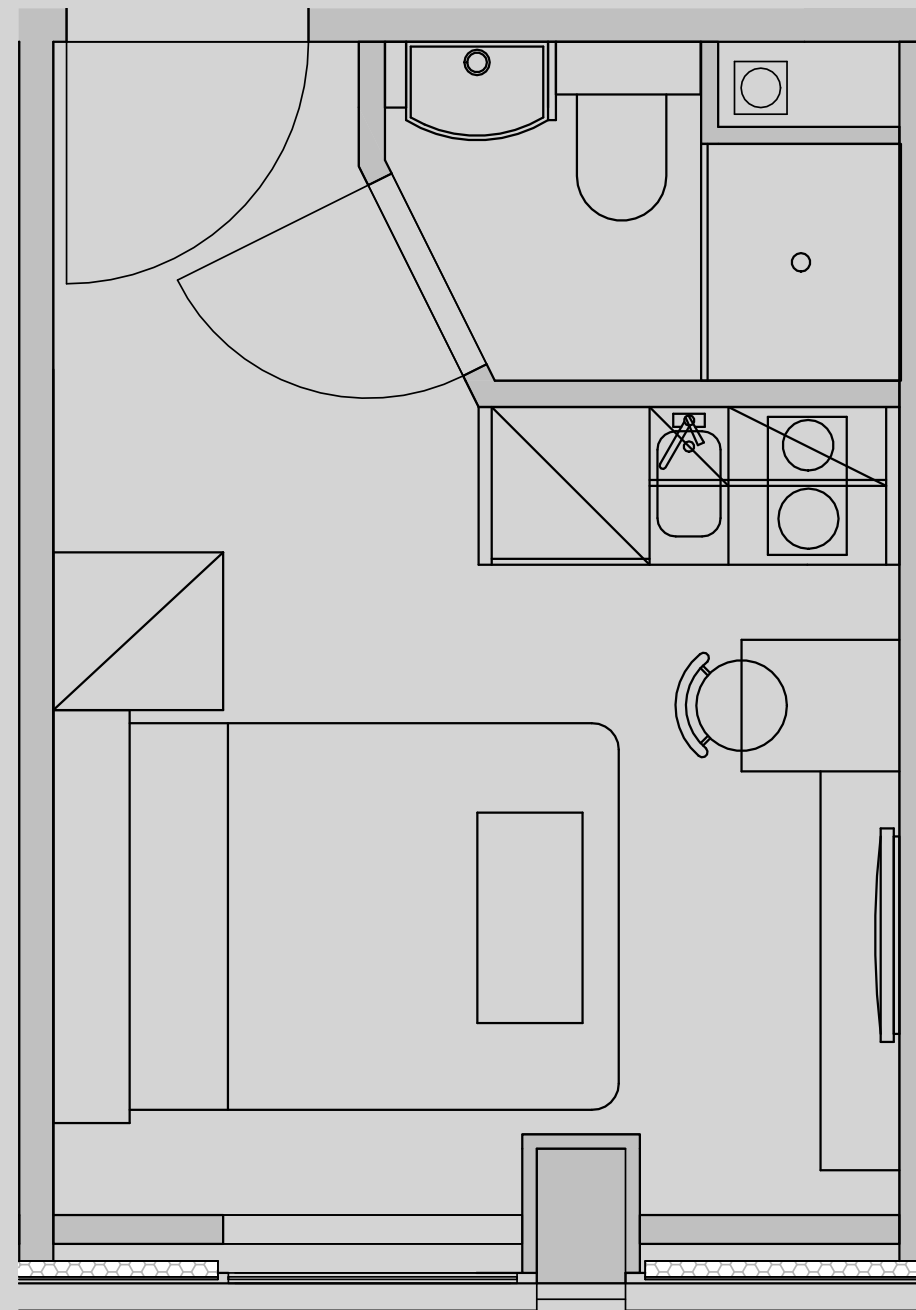

Westpoint

Apartment 126

Apartment Type: Studio Compact
Size (m²): 14

Disclaimer Our property images and details are for reference purposes only. The images (including computer generated images) and details of the properties (and any communal or otherwise available areas) are illustrative, are not guaranteed to be accurate and should be used for guidance purposes only. Individual properties may therefore differ. All images, photographs and dimensions are not intended to be relied upon for, nor to form part of, any contract unless specifically incorporated in writing into the contract. Although we have made every effort to display and detail the properties carefully and in a way which is not misleading to you, we cannot guarantee their accuracy.