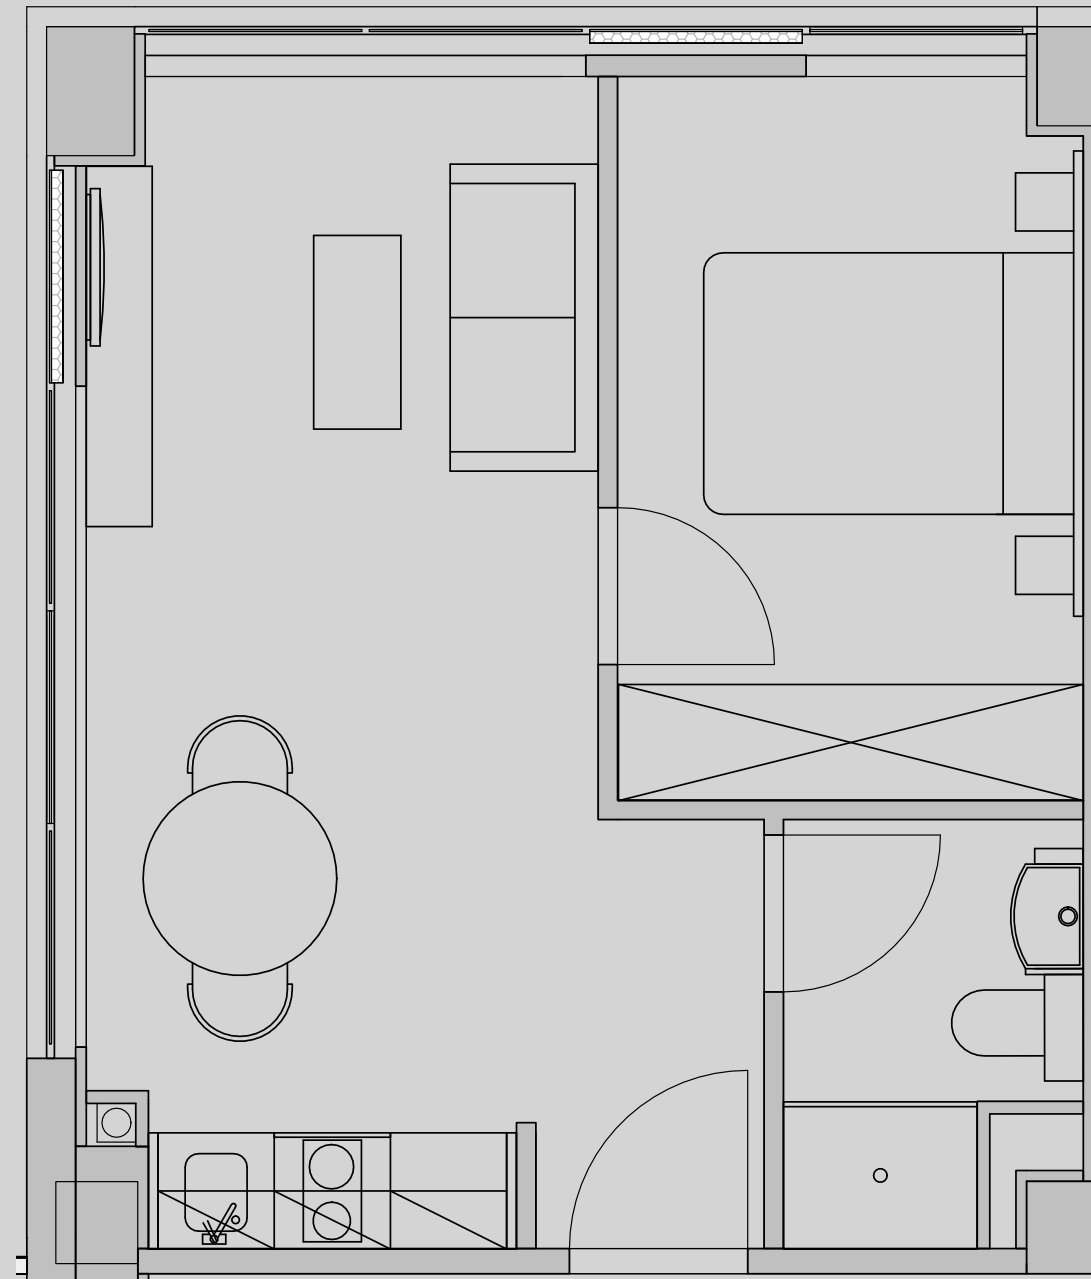

Westpoint

Apartment 1105

Apartment Type: 1 Bed Medium
Size (m²): 29

****Disclaimer** Our property images and details are for reference purposes only. The images (including computer generated images) and details of the properties (and any communal or otherwise available areas) are illustrative, are not guaranteed to be accurate and should be used for guidance purposes only. Individual properties may therefore differ. All images, photographs and dimensions are not intended to be relied upon for, nor to form part of, any contract unless specifically incorporated in writing into the contract. Although we have made every effort to display and detail the properties carefully and in a way which is not misleading to you, we cannot guarantee their accuracy.**