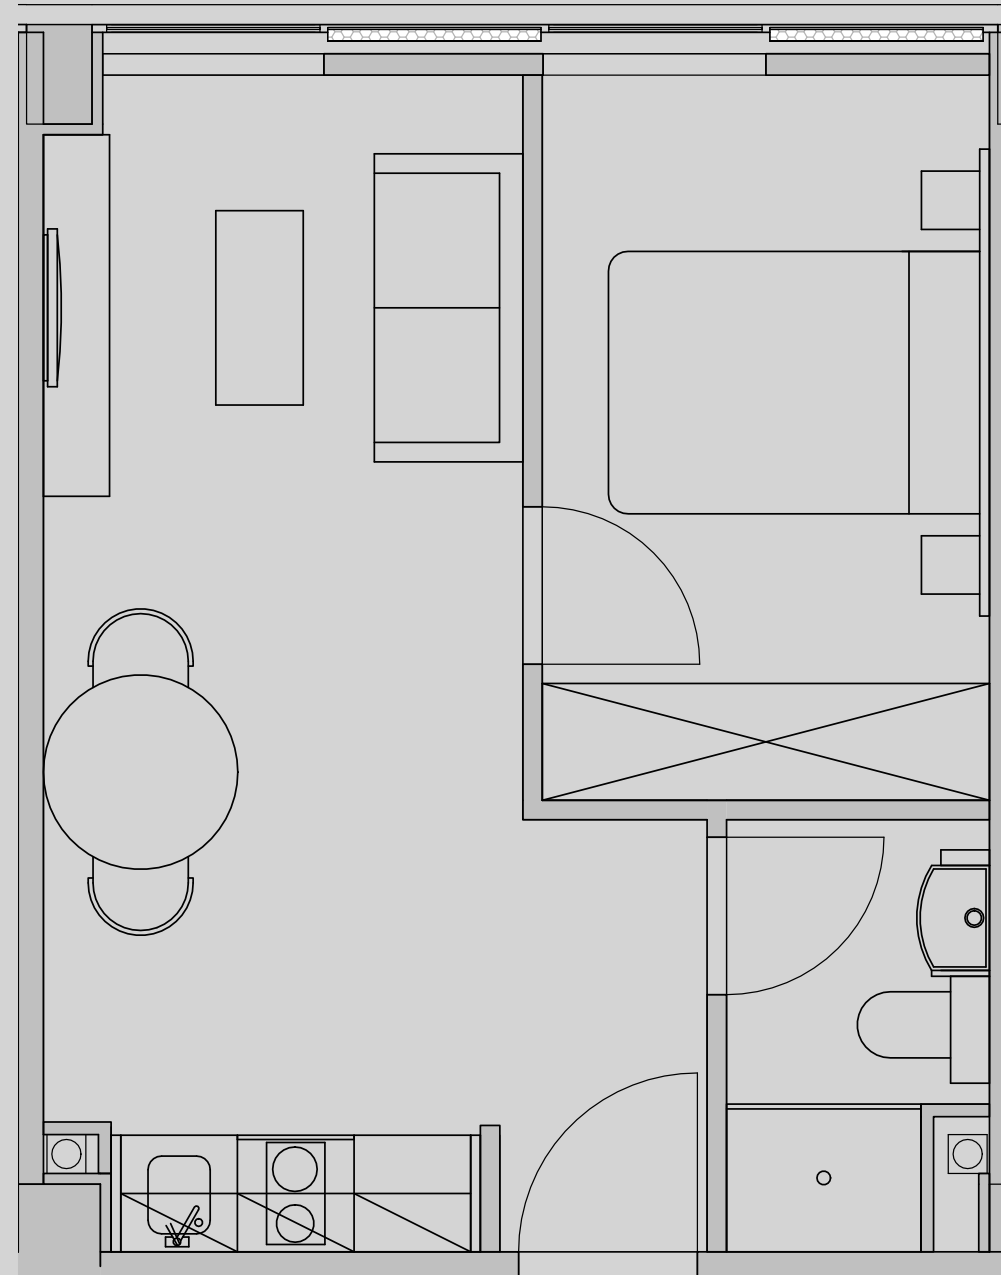

Westpoint

Apartment 1013

Apartment Type: 1 Bed Medium
Size (m²): 27

****Disclaimer** Our property images and details are for reference purposes only. The images (including computer generated images) and details of the properties (and any communal or otherwise available areas) are illustrative, are not guaranteed to be accurate and should be used for guidance purposes only. Individual properties may therefore differ. All images, photographs and dimensions are not intended to be relied upon for, nor to form part of, any contract unless specifically incorporated in writing into the contract. Although we have made every effort to display and detail the properties carefully and in a way which is not misleading to you, we cannot guarantee their accuracy.**