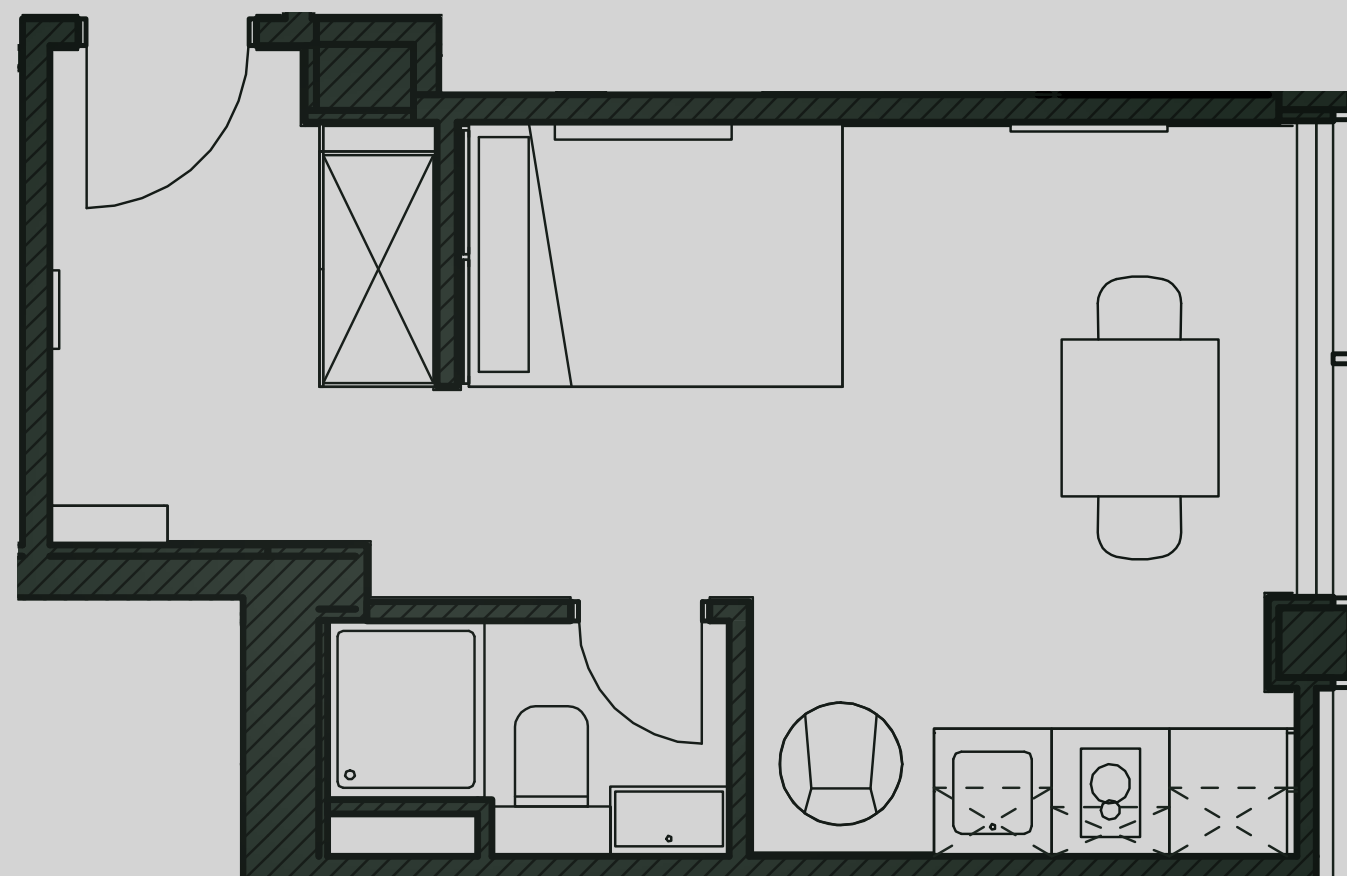

Academy Apartments

Apartment 507

Apartment Type: Medium Studio
Size (m²): 22

Disclaimer Our property images and details are for reference purposes only. The images (including computer generated images) and details of the properties (and any communal or otherwise available areas) are illustrative, are not guaranteed to be accurate and should be used for guidance purposes only. Individual properties may therefore differ. All images, photographs and dimensions are not intended to be relied upon for, nor to form part of, any contract unless specifically incorporated in writing into the contract. Although we have made every effort to display and detail the properties carefully and in a way which is not misleading to you, we cannot guarantee their accuracy.