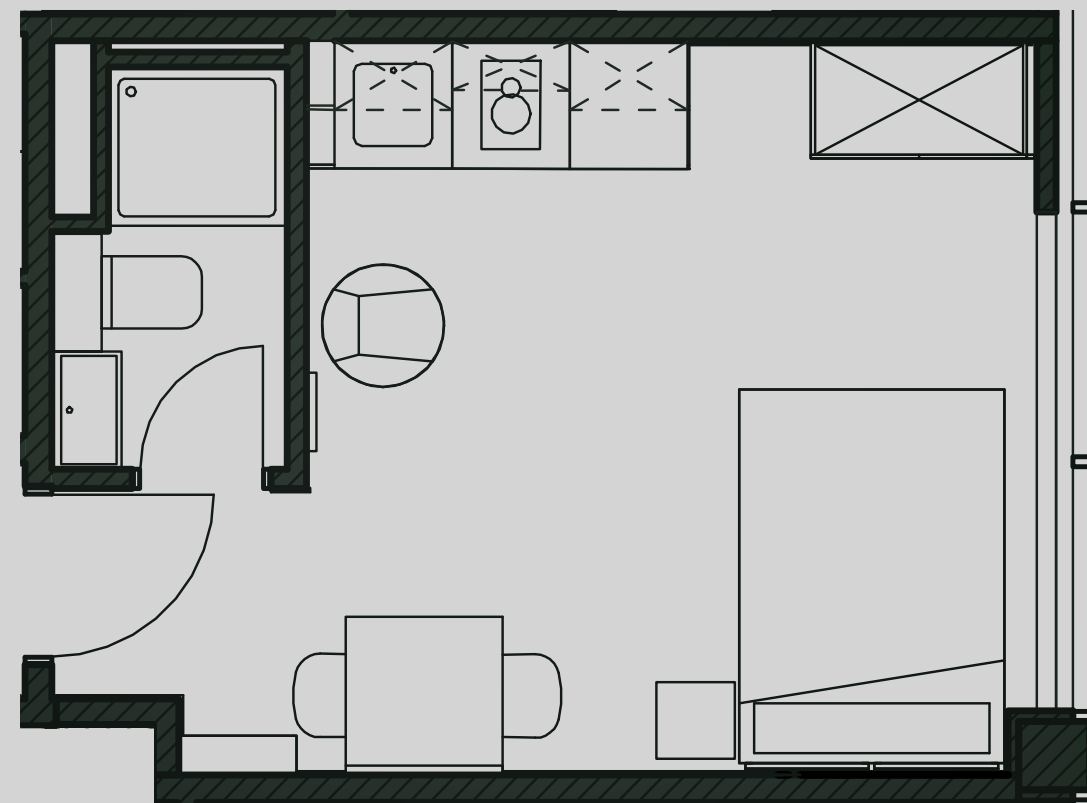

Academy Apartments

Apartment 506

Apartment Type: Medium Studio
Size (m²): 19

Disclaimer Our property images and details are for reference purposes only. The images (including computer generated images) and details of the properties (and any communal or otherwise available areas) are illustrative, are not guaranteed to be accurate and should be used for guidance purposes only. Individual properties may therefore differ. All images, photographs and dimensions are not intended to be relied upon for, nor to form part of, any contract unless specifically incorporated in writing into the contract. Although we have made every effort to display and detail the properties carefully and in a way which is not misleading to you, we cannot guarantee their accuracy.