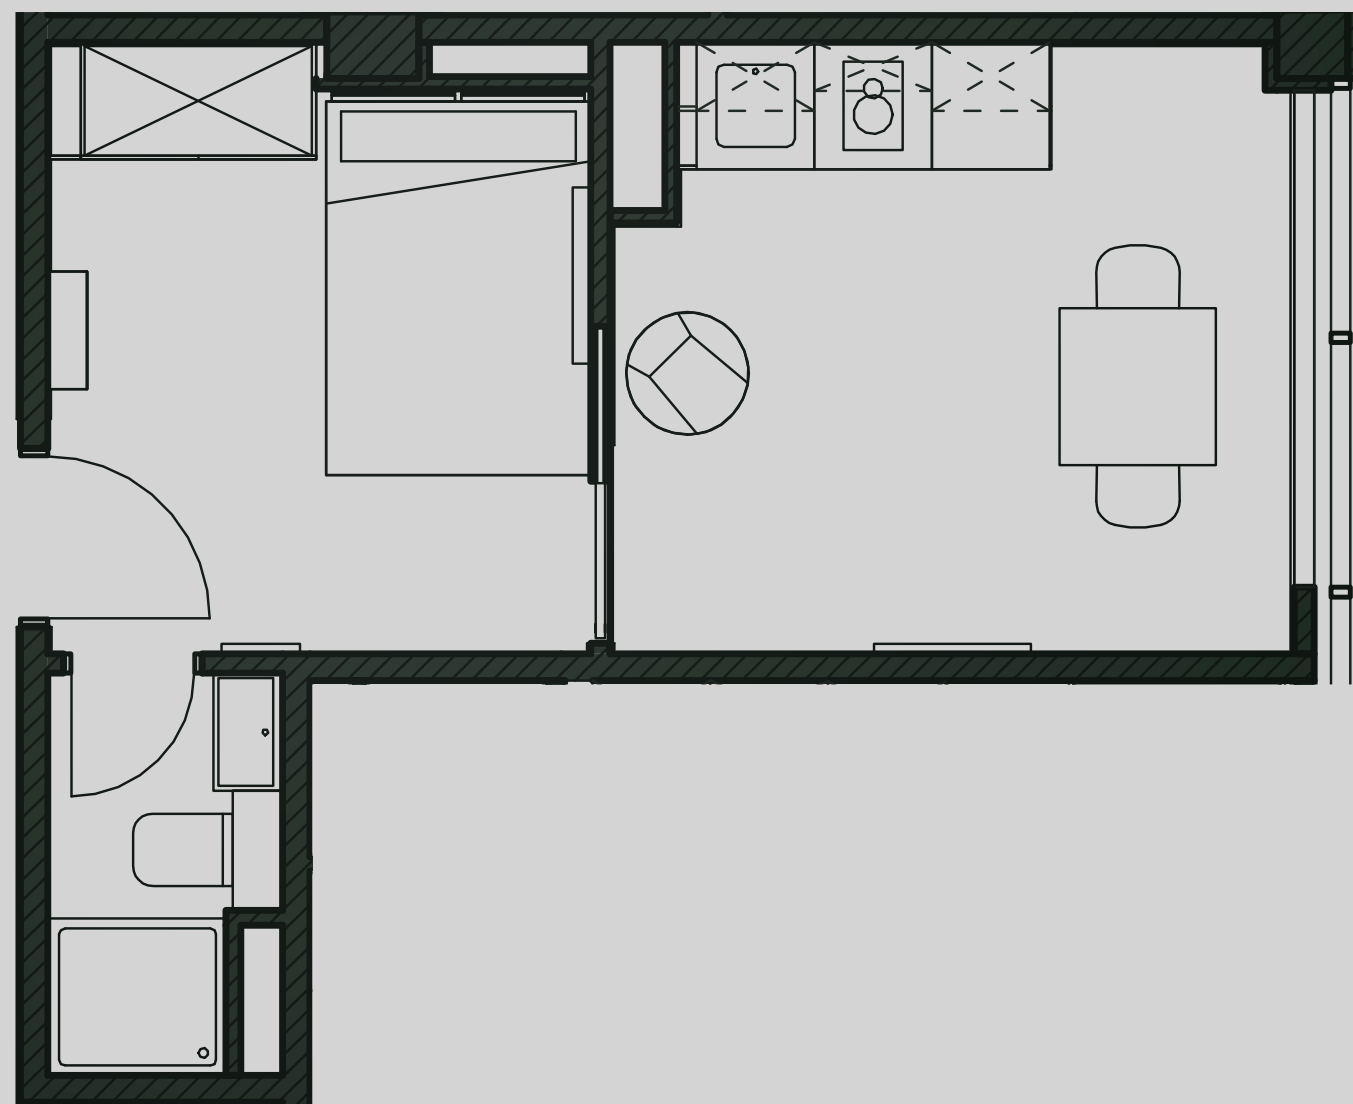

Academy Apartments

Apartment 205

Apartment Type: Compact 1 Bed
Size (m²): 21

Disclaimer Our property images and details are for reference purposes only. The images (including computer generated images) and details of the properties (and any communal or otherwise available areas) are illustrative, are not guaranteed to be accurate and should be used for guidance purposes only. Individual properties may therefore differ. All images, photographs and dimensions are not intended to be relied upon for, nor to form part of, any contract unless specifically incorporated in writing into the contract. Although we have made every effort to display and detail the properties carefully and in a way which is not misleading to you, we cannot guarantee their accuracy.