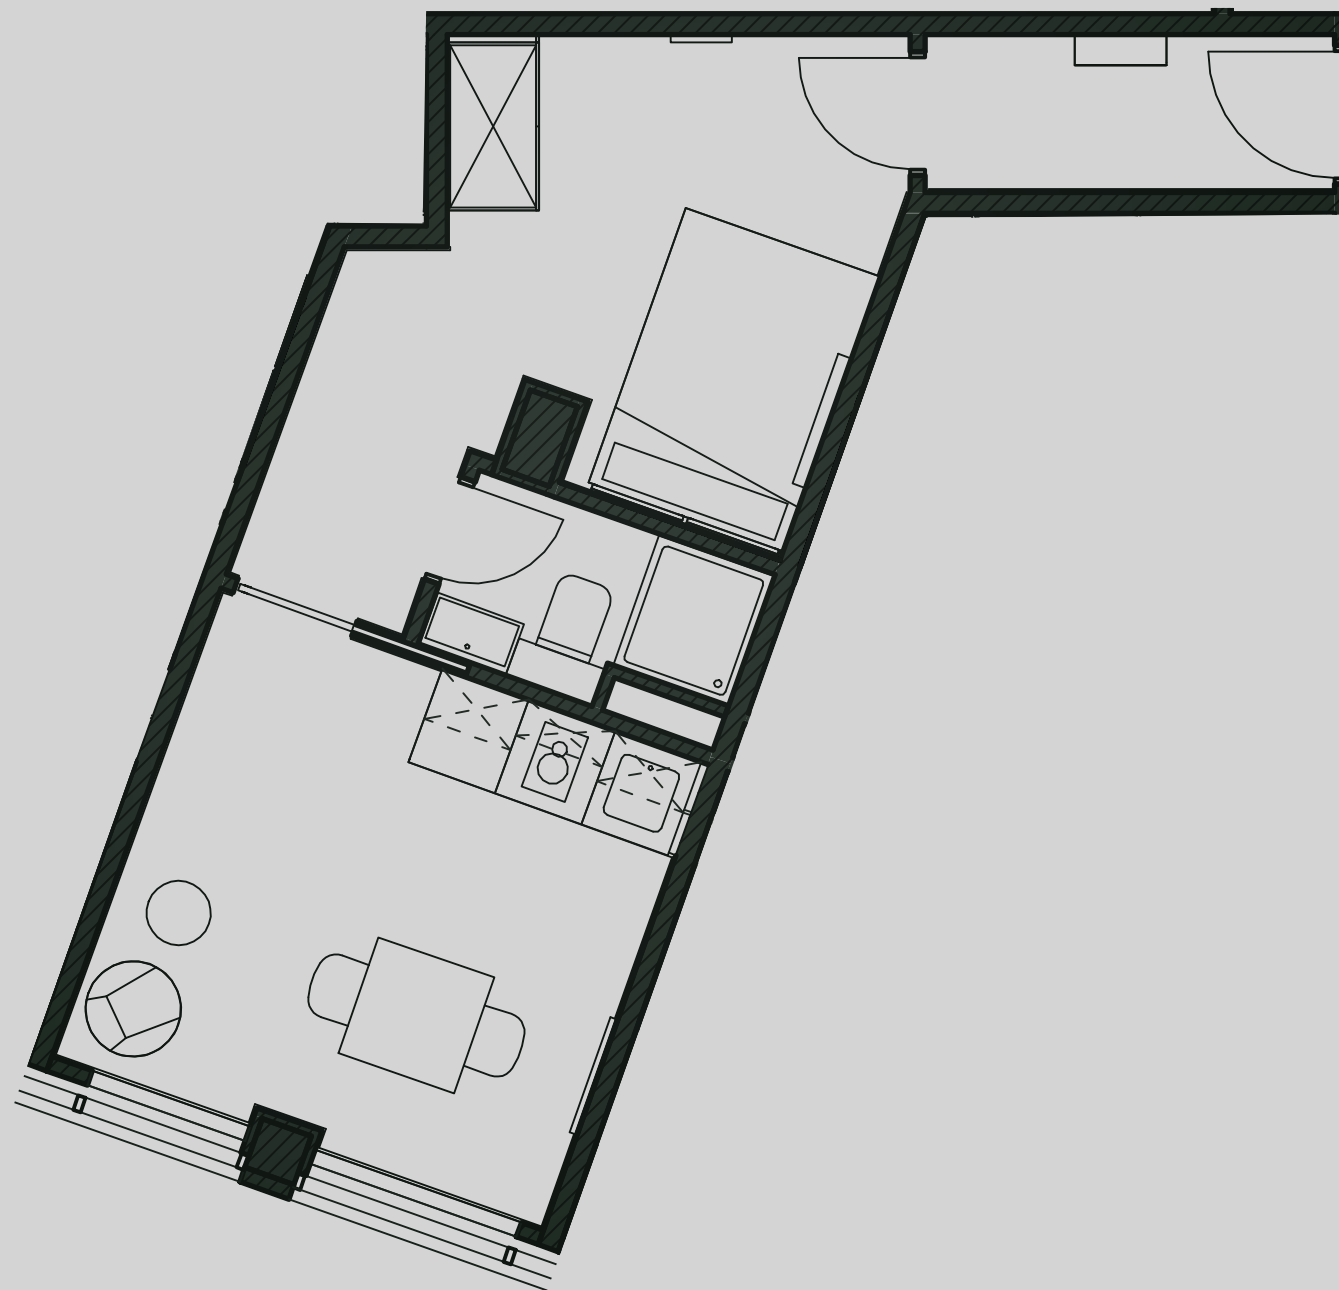

Academy Apartments

Apartment 113

Apartment Type: Medium 1 Bed
Size (m²): 28

Disclaimer Our property images and details are for reference purposes only. The images (including computer generated images) and details of the properties (and any communal or otherwise available areas) are illustrative, are not guaranteed to be accurate and should be used for guidance purposes only. Individual properties may therefore differ. All images, photographs and dimensions are not intended to be relied upon for, nor to form part of, any contract unless specifically incorporated in writing into the contract. Although we have made every effort to display and detail the properties carefully and in a way which is not misleading to you, we cannot guarantee their accuracy.