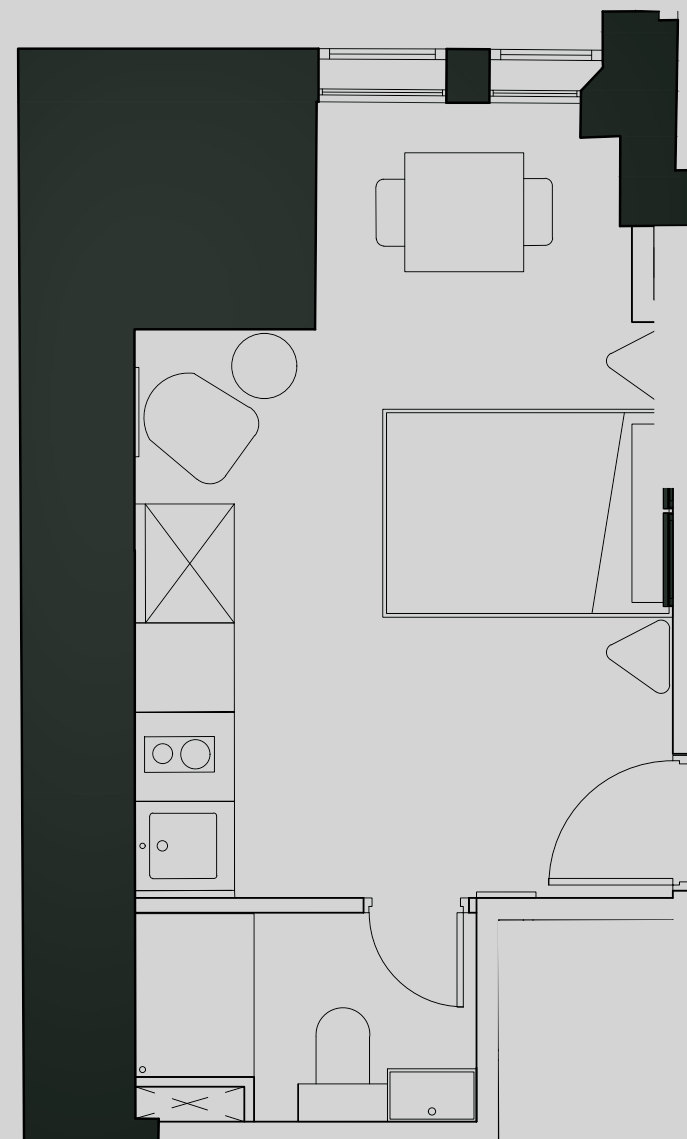

# 115 Princess St

---

## Apartment 406

Apartment Type: Medium Studio  
Size (m<sup>2</sup>): 22

\*\*Disclaimer Our property images and details are for reference purposes only. The images (including computer generated images) and details of the properties (and any communal or otherwise available areas) are illustrative, are not guaranteed to be accurate and should be used for guidance purposes only. Individual properties may therefore differ. All images, photographs and dimensions are not intended to be relied upon for, nor to form part of, any contract unless specifically incorporated in writing into the contract. Although we have made every effort to display and detail the properties carefully and in a way which is not misleading to you, we cannot guarantee their accuracy.\*\*