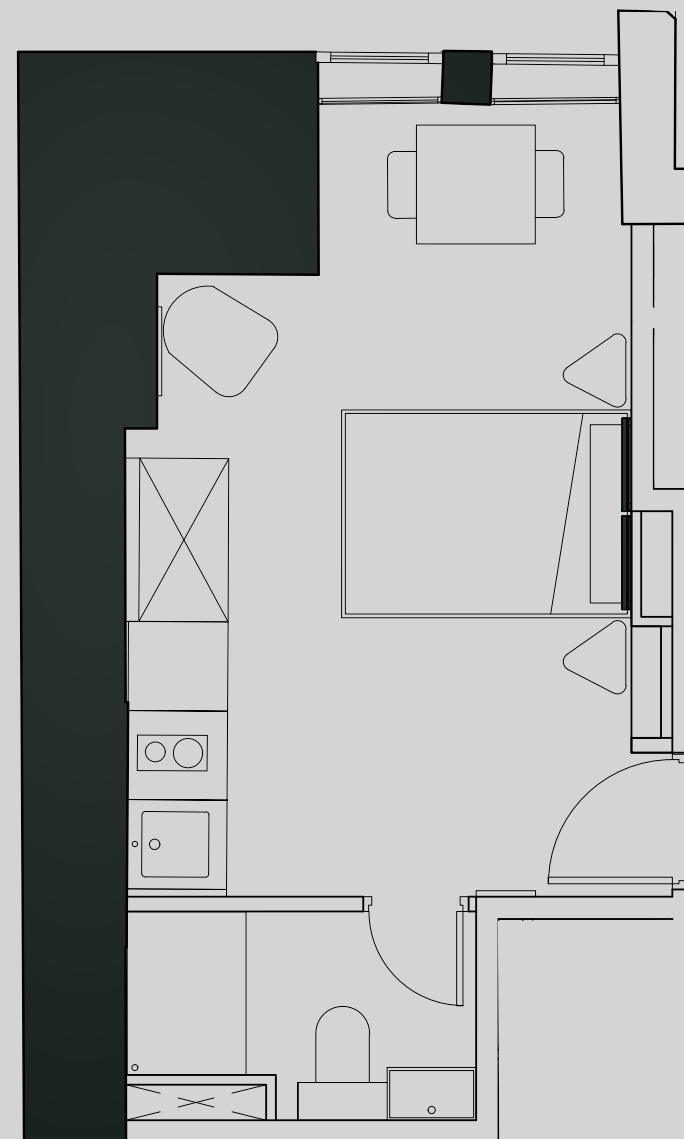

# 115 Princess St

---

## Apartment 206

Apartment Type: Medium Studio  
Size (m<sup>2</sup>): 21

\*\*Disclaimer Our property images and details are for reference purposes only. The images (including computer generated images) and details of the properties (and any communal or otherwise available areas) are illustrative, are not guaranteed to be accurate and should be used for guidance purposes only. Individual properties may therefore differ. All images, photographs and dimensions are not intended to be relied upon for, nor to form part of, any contract unless specifically incorporated in writing into the contract. Although we have made every effort to display and detail the properties carefully and in a way which is not misleading to you, we cannot guarantee their accuracy.\*\*