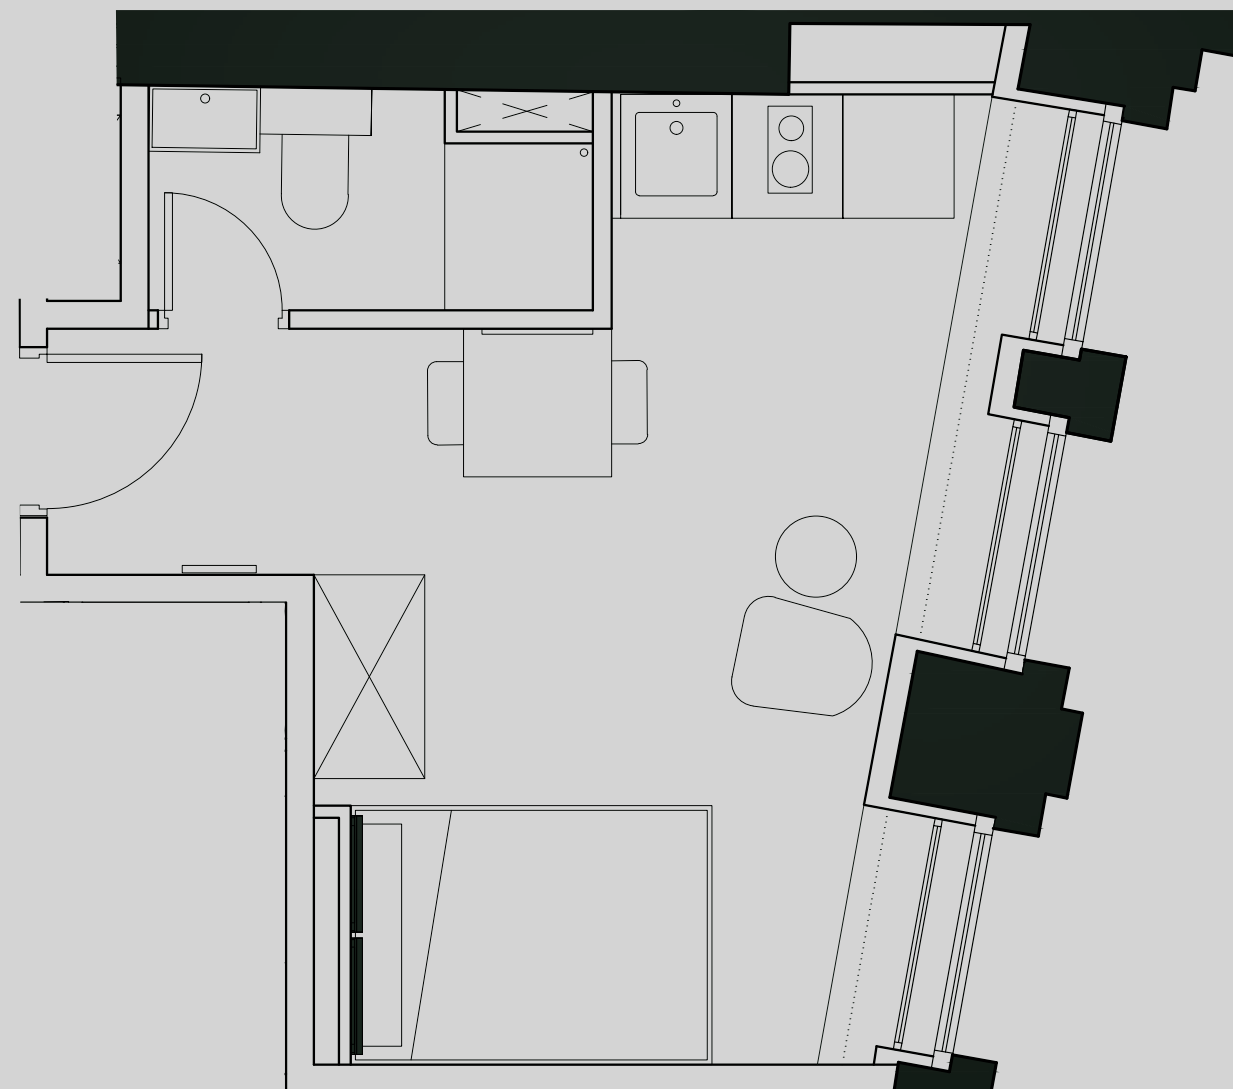

115 Princess St

Apartment 102

Apartment Type: Medium Studio
Size (m²): 22

Disclaimer Our property images and details are for reference purposes only. The images (including computer generated images) and details of the properties (and any communal or otherwise available areas) are illustrative, are not guaranteed to be accurate and should be used for guidance purposes only. Individual properties may therefore differ. All images, photographs and dimensions are not intended to be relied upon for, nor to form part of, any contract unless specifically incorporated in writing into the contract. Although we have made every effort to display and detail the properties carefully and in a way which is not misleading to you, we cannot guarantee their accuracy.